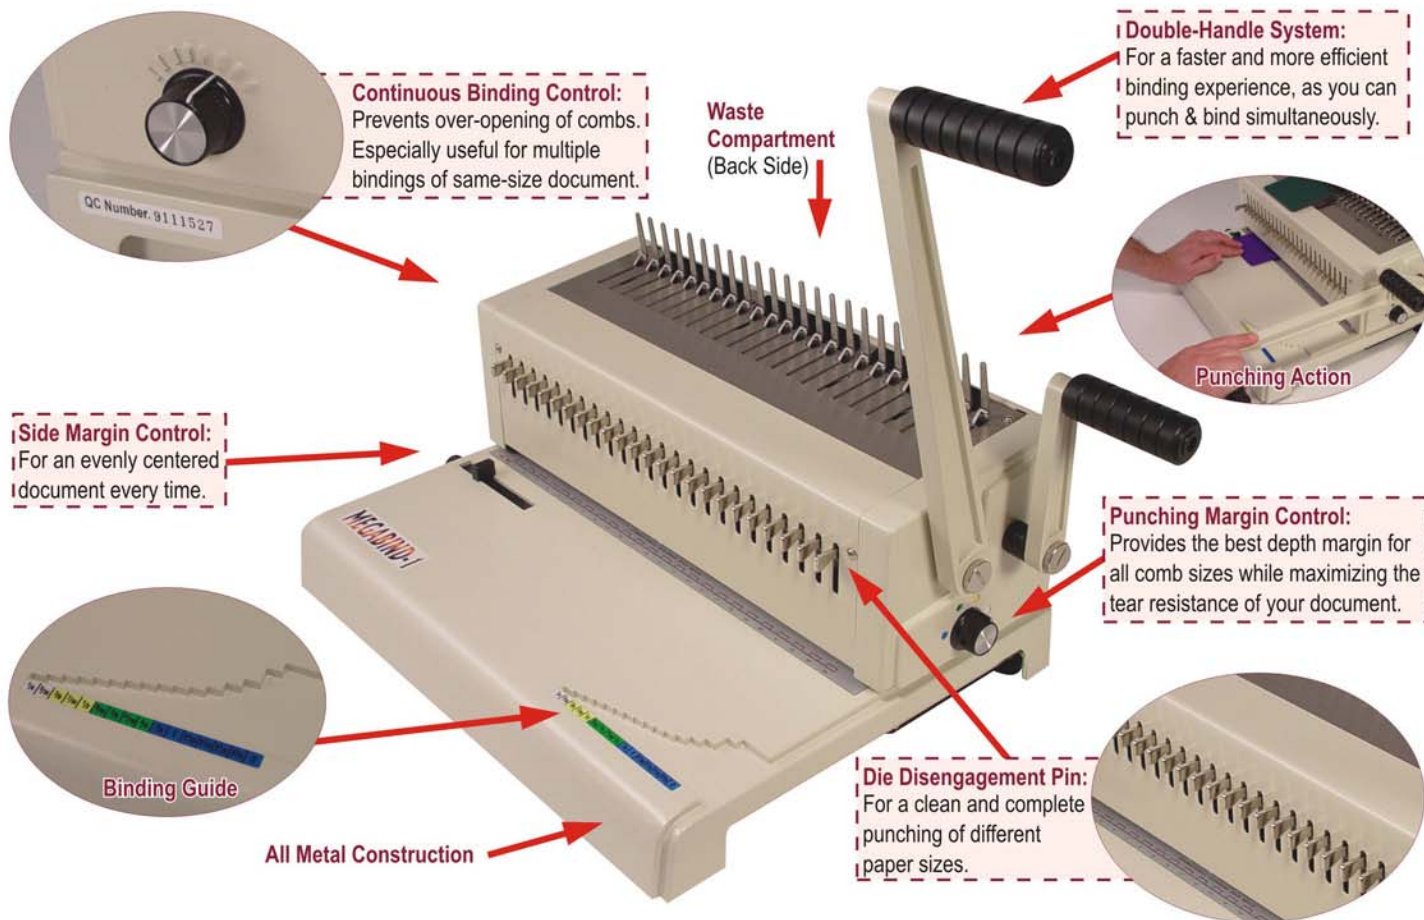

- ◆ **HEAVY-DUTY**
- ◆ **COMPLETE**
- ◆ **EFFECTIVE**
- ◆ **VERSATILE**

**MegaBind-1**

**MegaBind-2**  
With built-in Wire Closer!

**MegaBind-1E**  
Electrical Punch!

## Comb Punch & Binding Equipment

The Most Complete Binder In Its Class:  
With All The Extra Features For A Professional And Easy Bind.

### MegaBind SPECIFICATIONS

MODEL:	MegaBind-1	MegaBind-2	MegaBind-1E
PITCH:	Standard Comb Pitch (9/16")		
PUNCH:	Manual	Manual	Electric
PUNCHING LENGTH:	14" (24 dies)		
DISENGAGING DIES:	All 24 Dies		
HOLE PUNCH:	Rectangular (5/16" x 1/8")		
COMB BINDING CAPACITY:	From 3/16" to 2"		
PUNCHING CAPACITY:	Up to 20 sheets (20 Lbs)		Up to 20 sheets (20 Lbs)
SIDE MARGIN CONTROL:	Included		
PUNCHING MARGIN CONTROL:	Included		
CONTINUOUS BINDING CONTROL:	Included		
WIRE CLOSER:	No	Included (up to 9/16")	No
CONSTRUCTION:	Metal		
WEIGHT & VOLUME:	31 lbs & 2.0 CbFt	31 lbs & 2.0 CbFt	40 lbs & 2.5 CbFt
WARRANTY:	One Year		