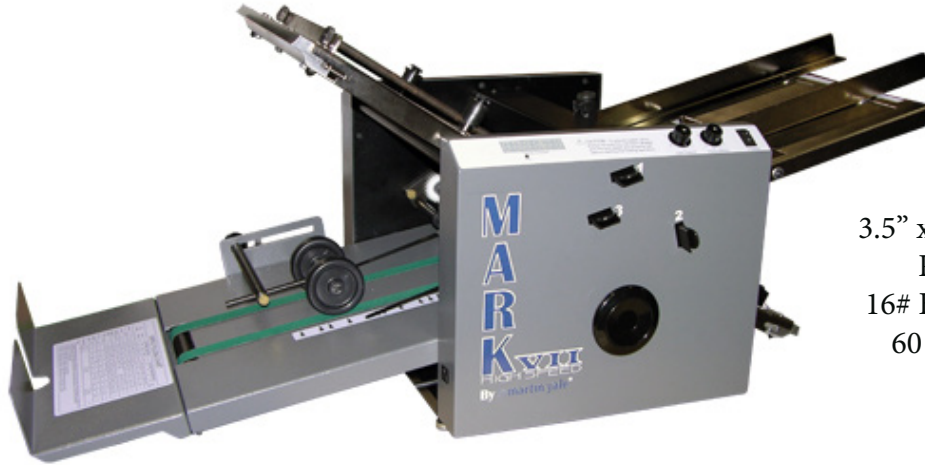

Martin Yale® Mark VII & Mark VII Airfeed Paper Folders

Folds
3.5" x 4.25" to 14" x 20"
Paper Weights
16# Bond to 80# Index
60 gsm to 147 gsm

Mark VII

- High speed folding machines capable of up to 35,000 sheets per hour
- Manual paper guide and skew adjustment
- Removable cartridge allow for perf and or score
- LED counter
- Handles both laser and copier paper
- Ideal for: print shops

Fold Types: **1** **2** **3** **4** **5** **6** **7**

Martin Yale® Model #		Mark VII
Benchmark Speed	sheets/hr	up to 35,000
Standard paper size	inch cm	3.5 x 4.25 to 14 x 20 A3, A3, A4, A5
Paper Weight		60 gsm to 147 gsm 16# Bond to 80# Index
Manual Paper Feed	up to sheets	N/A
Feed Tray Capacity	up to sheets	350
Power	volts	115
Dimensions	W x D x H approx. inch cm	21 x 15.5 x 13.2 53 x 39 x 34
Weight	approx. ounces/lbs.	108 lbs.