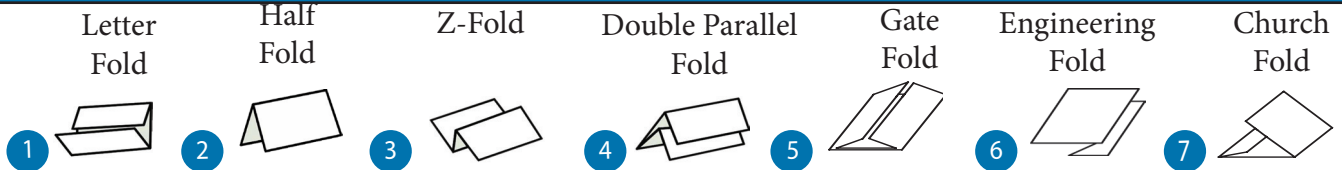

Martin Yale® Mark VII & Mark VII Airfeed Paper Folders

Folds
3.5" x 4.25" to 14" x 20"
Paper Weights
16# Bond to 80# Index
60 gsm to 147 gsm

Mark VII

- High speed folding machines capable of up to 35,000 sheets per hour
- Manual paper guide and skew adjustment
- Removable cartridge allow for perf and or score
- LED counter
- Handles both laser and copier paper
- Ideal for: print shops

Fold Types: **1** **2** **3** **4** **5** **6** **7**

Martin Yale® Model #		Mark VII
Benchmark Speed	sheets/hr	up to 35,000
Standard paper size	inch cm	3.5 x 4.25 to 14 x 20 A3, A3, A4, A5
Paper Weight		60 gsm to 147 gsm 16# Bond to 80# Index
Manual Paper Feed	up to sheets	N/A
Feed Tray Capacity	up to sheets	350
Power	volts	115
Dimensions	W x D x H approx. inch cm	21 x 15.5 x 13.2 53 x 39 x 34
Weight	approx. ounces/lbs.	108 lbs.