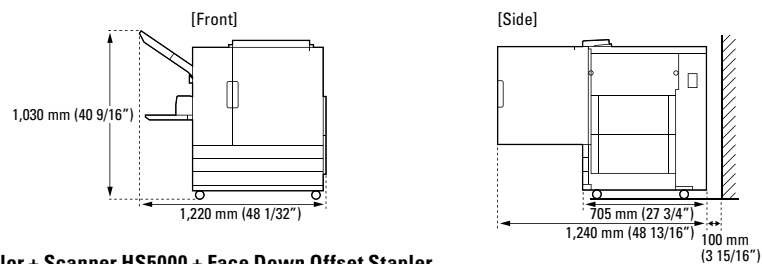

Multifunction Finisher II

Multiple inline functions performed automatically simplify the finishing process.

- **Stapling**
  Stapling options include: One corner staple or two staples for up to 100 sheets* of paper.
- **Punching**
  Holes can be punched through documents. Choose two/three holes in the U.S. or two/four holes elsewhere.
- **Folding**
  Various automatic folding options are available [inward; outward; for A3/ledger-to-A4/letter sheet footprint reductions; and two-fold for up to five sheets making a 20-page booklet].
- **Booklet making**
  Automatic saddle stitch stapling of up to 60 pages (15 sheets).

Face Down Offset Stapler

NEW

Features offset stacking and stapling of finished prints. Stapling options include: One corner staple or two staples for up to 50 sheets*.

Scanner HS5000

The auto feeder enables scanning of double-sided originals up to 100 sheets* of paper at a time. Documents can quickly and easily be copied, scanned or stored in PDF, TIFF, and JPEG formats.

* Paper smaller than B4, 80 gsm or less

ComColorExpress IS1000C

This powerful Adobe® PostScript® 3™ controller is specifically designed for production environments that handle complex variable data and/or graphic-intensive files.

ComColorExpress IS950C

This dynamic Adobe® PostScript® 3™ controller is suitable for processing PostScript and variable data documents with ease.

Dimensions

ComColor Main Unit