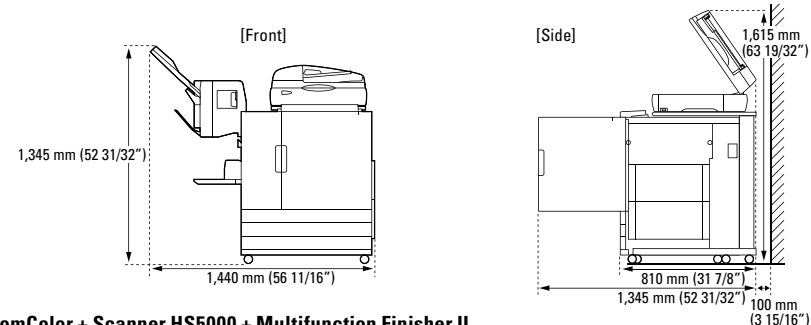

ComColor + Scanner HS5000 + Multifunction Finisher II