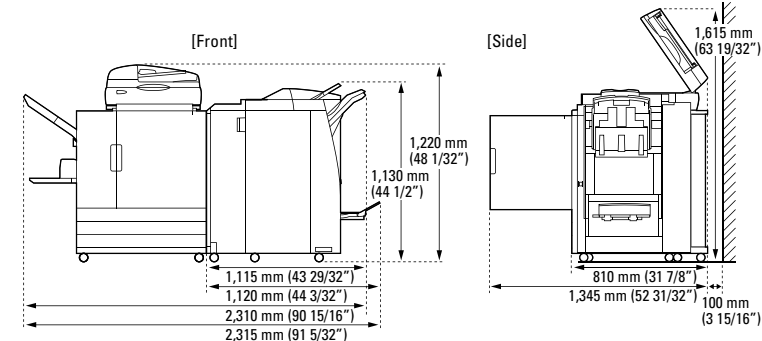

RISO logo, ComColor, ComColorExpress, and FORCEJET are trademarks or registered trademarks of Riso Kagaku Corporation. Adobe and PostScript are either registered trademarks or trademarks of Adobe Systems Incorporated in the United States and/or other countries. Mac is a trademark of Apple Inc. Microsoft, Windows, Windows Server and Windows Vista are either registered trademarks or trademarks of Microsoft Corporation in the United States and/or other countries. Intel, Pentium and Xeon are trademarks of Intel Corporation in the United States and/or other countries. Other corporate names and/or trademarks are either registered trademarks or trademarks of each company, respectively.

RISO RISO, Inc.
8 New England Executive Park, Suite 390, Burlington, MA 01803
<http://us.riso.com>

For more details please contact:

artesgraficasca.com
Tel (502) 2360-1140

Printed in Japan. RAD No.9716912
H25-7

RISO

Speed up your color communications

X1

ComColor®