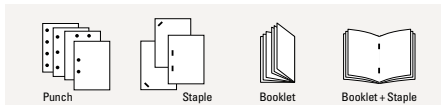

Versatile options expand the ComColor's capabilities to provide greater flexibility.

High Capacity Feeder

NEW

Optimize paper input with this High Capacity Feeder, which enables long, unattended, high-volume print runs.

High Capacity Stacker

NEW

Increase capacity to stack larger output volumes. Supplied stacker carts allow for easy transport of finished prints.

Multifunction Finisher II

Multiple inline functions performed automatically simplify the finishing process.

- **Stapling**
  Stapling options include: One corner staple or two staples for up to 100 sheets* of paper.
- **Punching**
  Holes can be punched through documents. Choose two/three holes in the U.S. or two/four holes elsewhere.
- **Folding**
  Various automatic folding options are available [inward; outward; for A3/ledger-to-A4/letter sheet footprint reductions; and two-fold for up to five sheets making a 20-page booklet].
- **Booklet making**
  Automatic saddle stitch stapling of up to 60 pages (15 sheets).

Face Down Offset Stapler

NEW

Features offset stacking and stapling of finished prints. Stapling options include: One corner staple or two staples for up to 50 sheets*.

Scanner HS5000

The auto feeder enables scanning of double-sided originals up to 100 sheets* of paper at a time. Documents can quickly and easily be copied, scanned or stored in PDF, TIFF, and JPEG formats.

* Paper smaller than B4, 80 gsm or less

ComColorExpress IS1000C

This powerful Adobe® PostScript® 3™ controller is specifically designed for production environments that handle complex variable data and/or graphic-intensive files.

ComColorExpress IS950C

This dynamic Adobe® PostScript® 3™ controller is suitable for processing PostScript and variable data documents with ease.

Dimensions

ComColor Main Unit