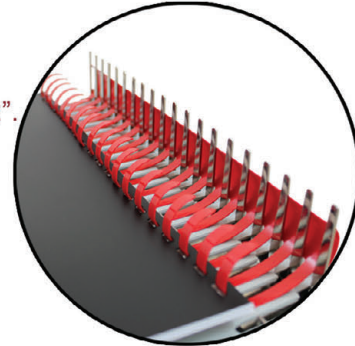

Fully Disengageable Pins

All 21 pins can be independently pulled & disengaged, for a clean & professional punch of any paper size.

Comb Selector

Built-in guide ensures you have the correct comb size for your project.

AKILES EcoBind-C [COMB PUNCH & BINDING MACHINE]

With an ergonomic handle, fully disengageable pins, and adjustable depth margin control, the EcoBind-C is your complete comb binding system.

Ergonomic Handle

The easy to use U-Shape handle gives the operator the option to punch with one or both hands.

Comb Opener

Allows the user to bind books up to 2".

Depth Margin Control

3 settings provide the perfect punch margin depth for different book sizes.

Open Punching Throat

For punching documents larger than 12".

Side Margin Control

Provides an evenly centered punch for all document sizes.

Waste Drawer

Comb Selection Guide

Built-in guide ensures you have the correct comb size for your book.