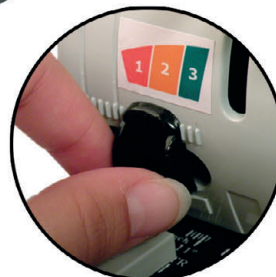

Comb Punch & Binding Machine

**Punches
Up To
20 Sheets!**

Ergonomic Handle

The easy to use U-Shape handle gives the operator the option to punch with one or both hands.

Adjustable Depth Margin

3 different settings allow for the best margin distance for different book sizes.

Fully Disengageable Pins

All 21 pins can be independently pulled & disengaged, for a clean & professional punch of any paper size.

Comb Selector

Built-in guide ensures you have the correct comb size for your project.

AKILES EcoBind-C [COMB PUNCH & BINDING MACHINE]

With an ergonomic handle, fully disengageable pins, and adjustable depth margin control, the EcoBind-C is your complete comb binding system.

Ergonomic Handle

The easy to use U-Shape handle gives the operator the option to punch with one or both hands.

Comb Opener

Allows the user to bind books up to 2".

Depth Margin Control

3 settings provide the perfect punch margin depth for different book sizes.